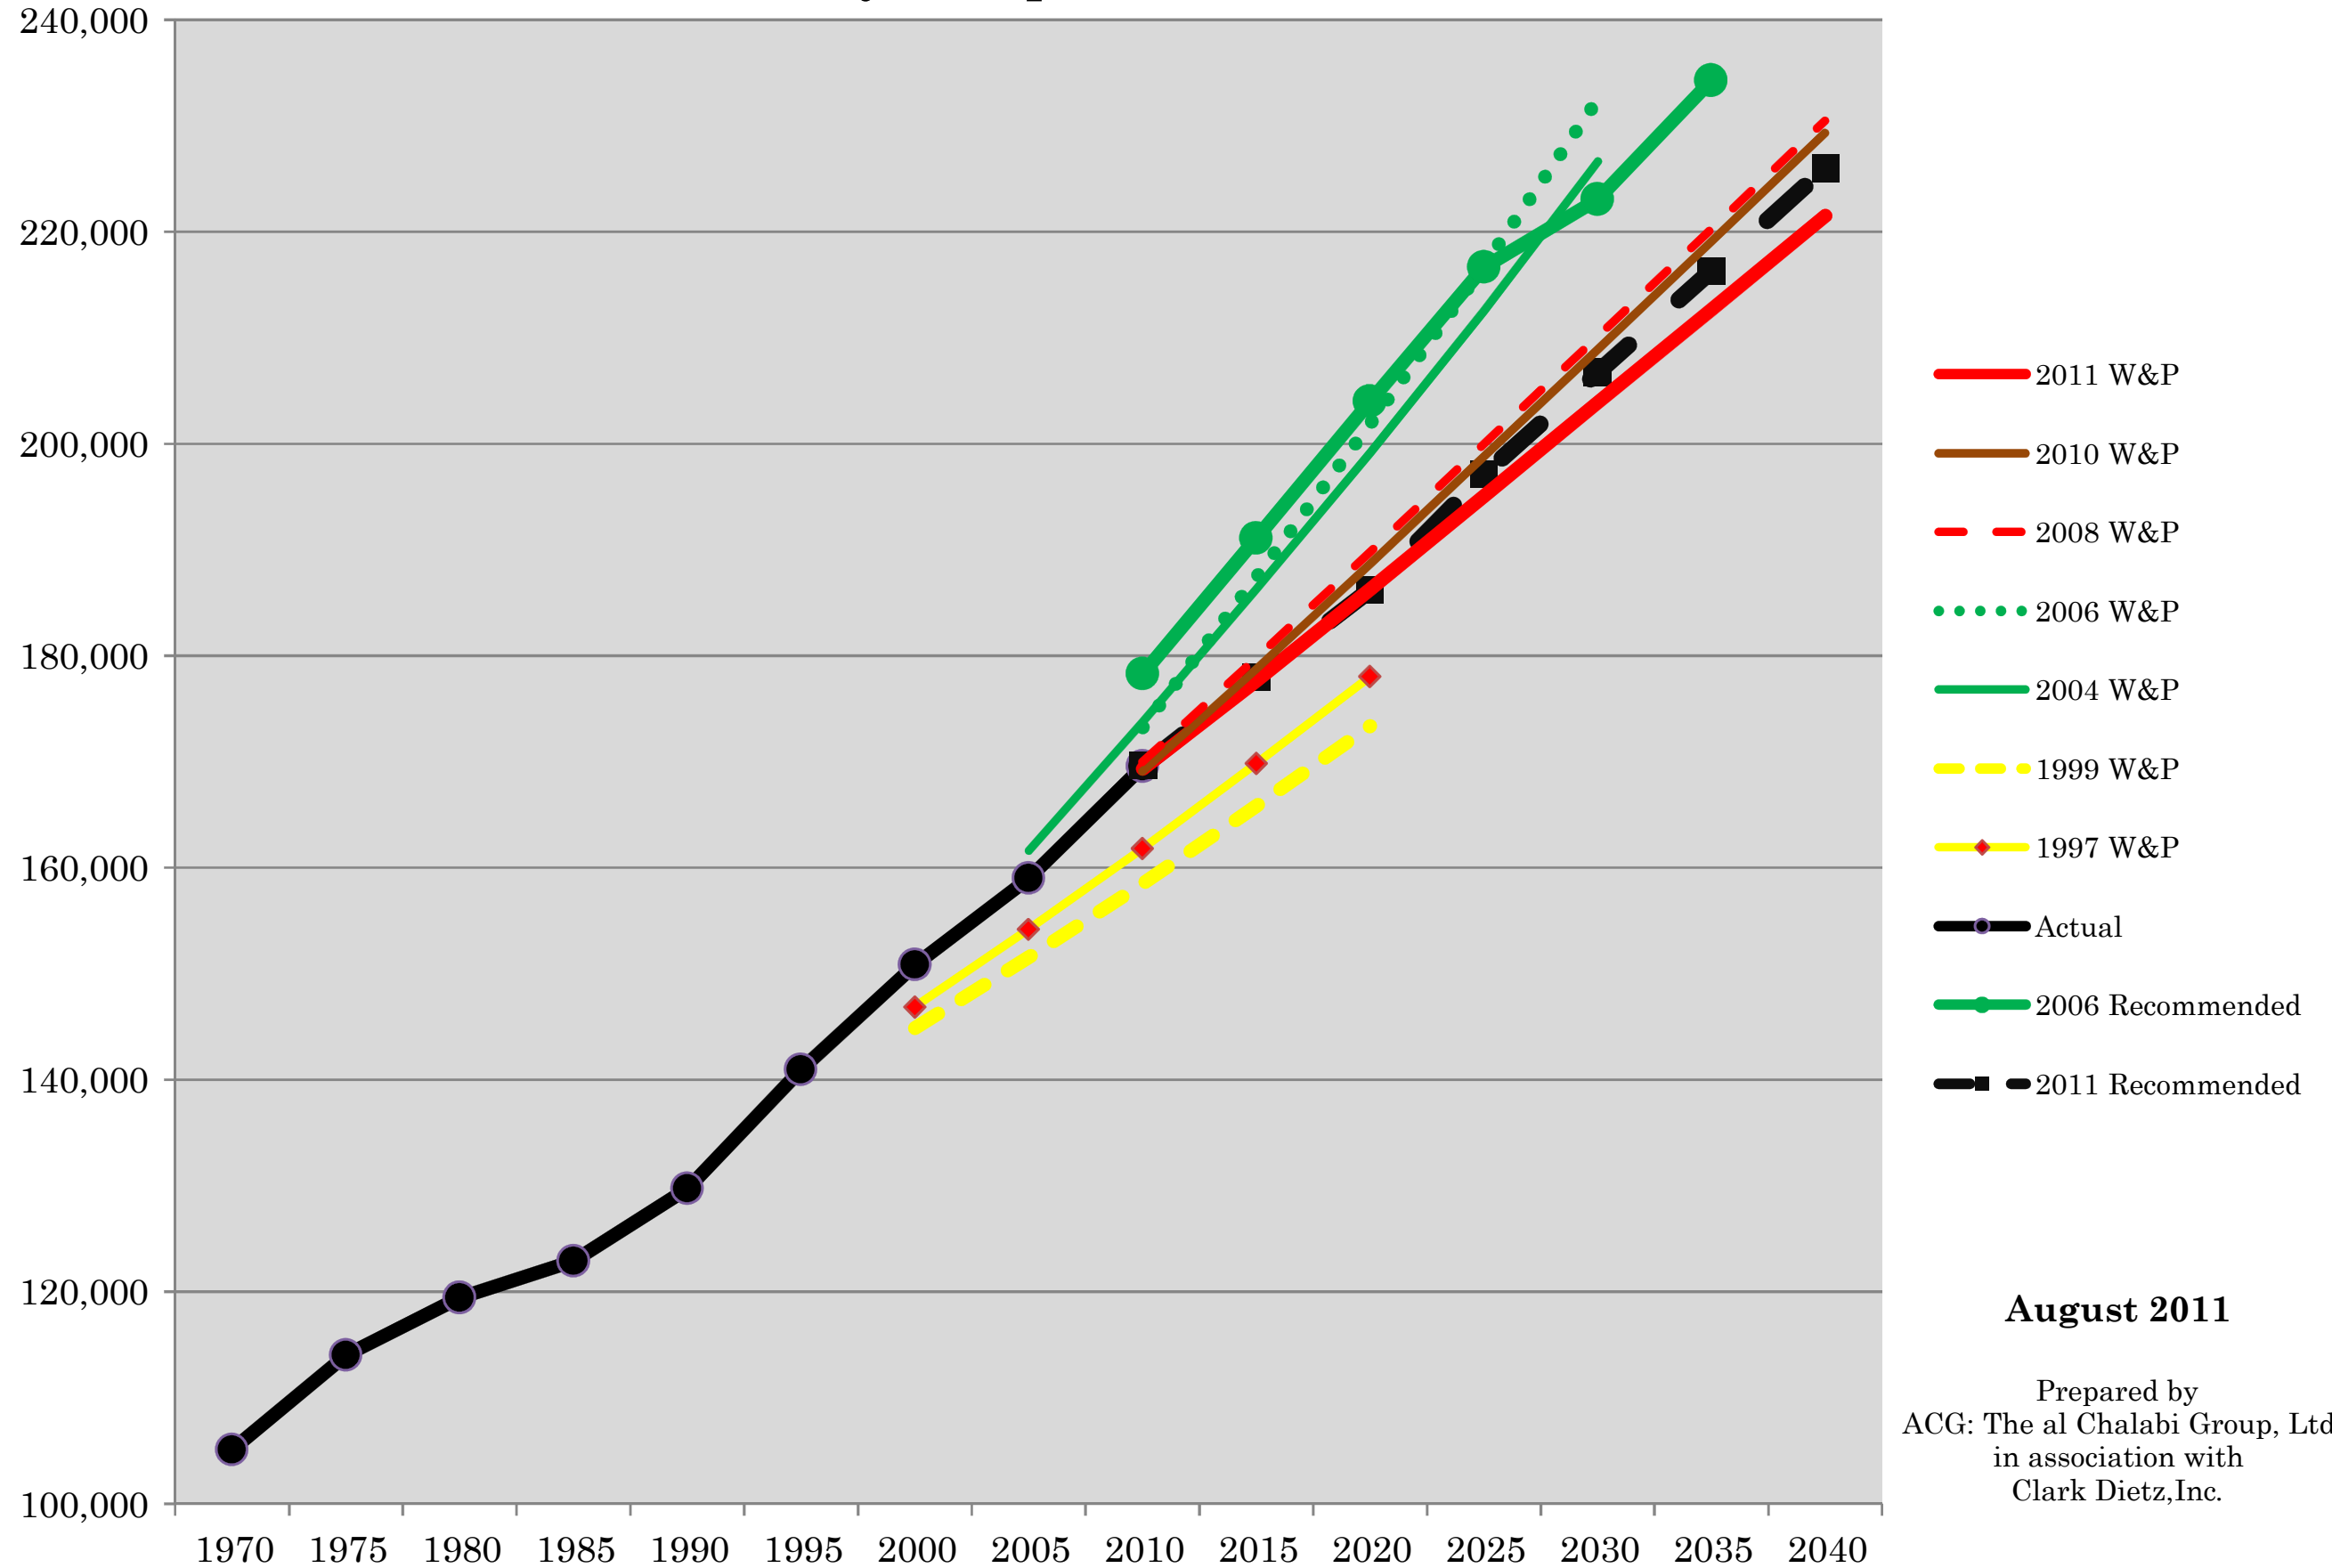

SOCIO-ECONOMIC FORECASTS AND UPDATE

McLean County - Population Trends and Forecasts

August 2011

Prepared by
ACG: The al Chalabi Group, Ltd.
in association with
Clark Dietz, Inc.