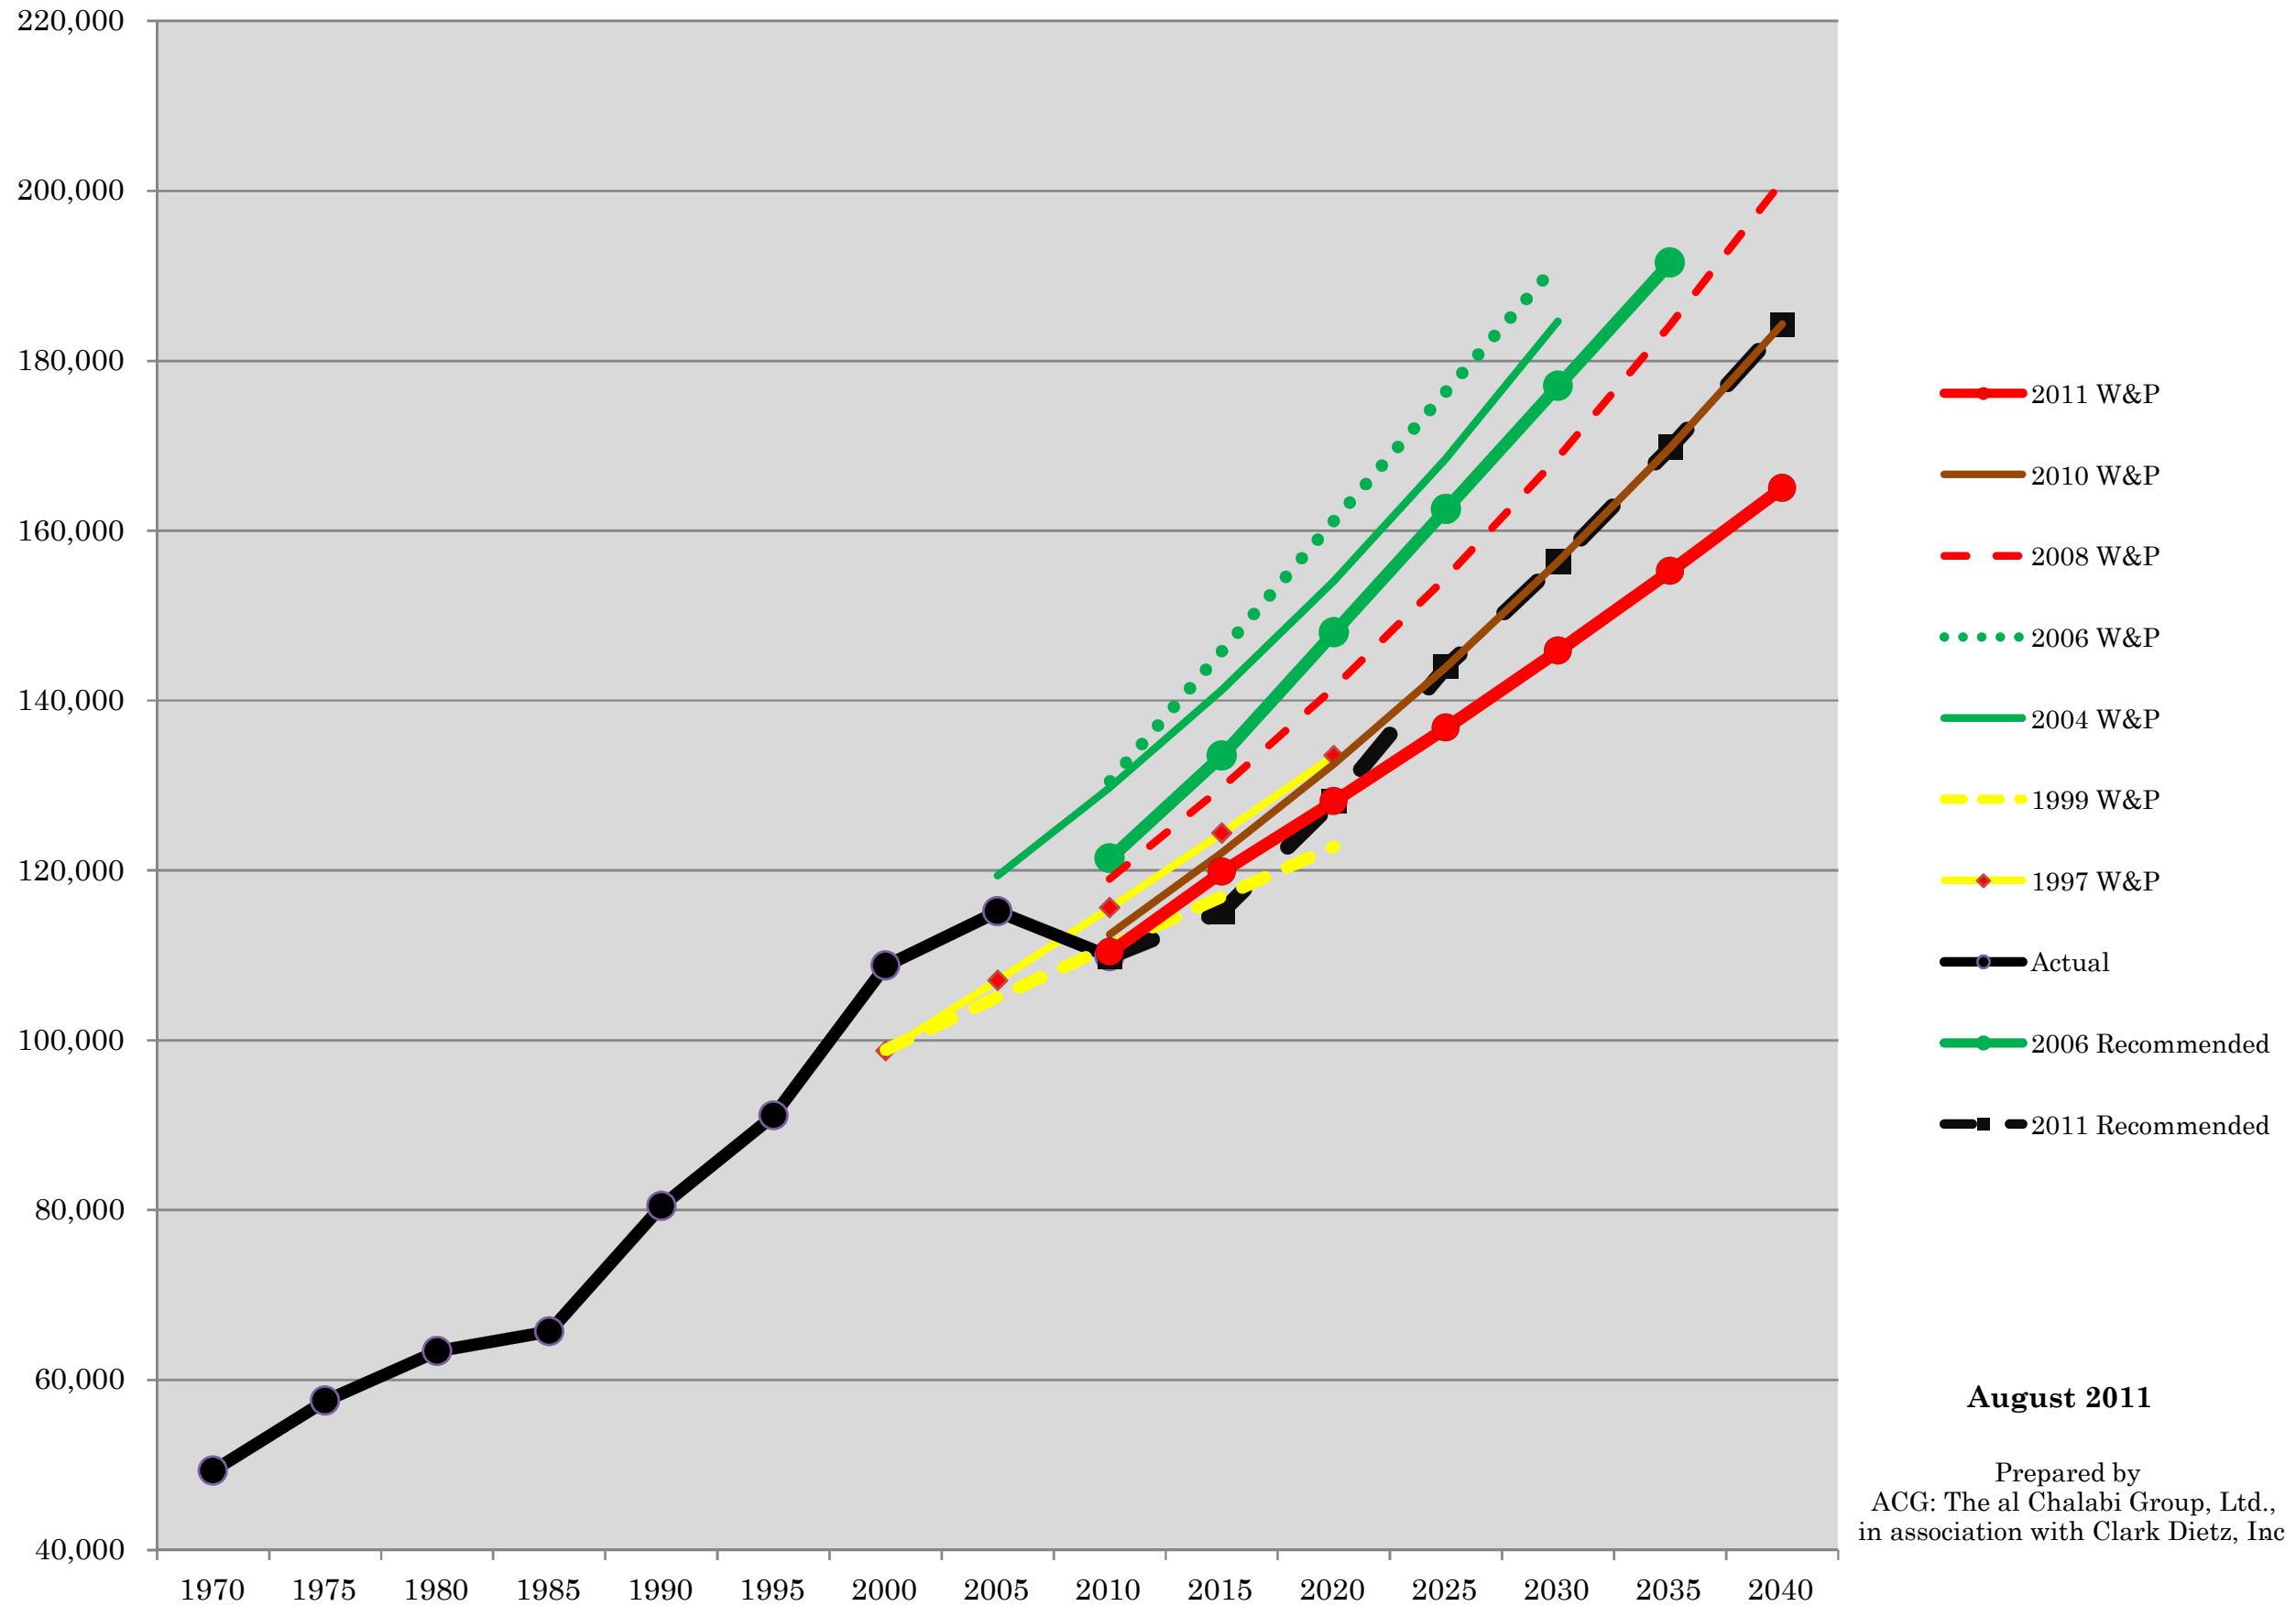

SOCIO-ECONOMIC FORECASTS AND UPDATE

McLean County - Employment Trends and Forecasts

August 2011

Prepared by
ACG: The al Chalabi Group, Ltd.,
in association with Clark Dietz, Inc