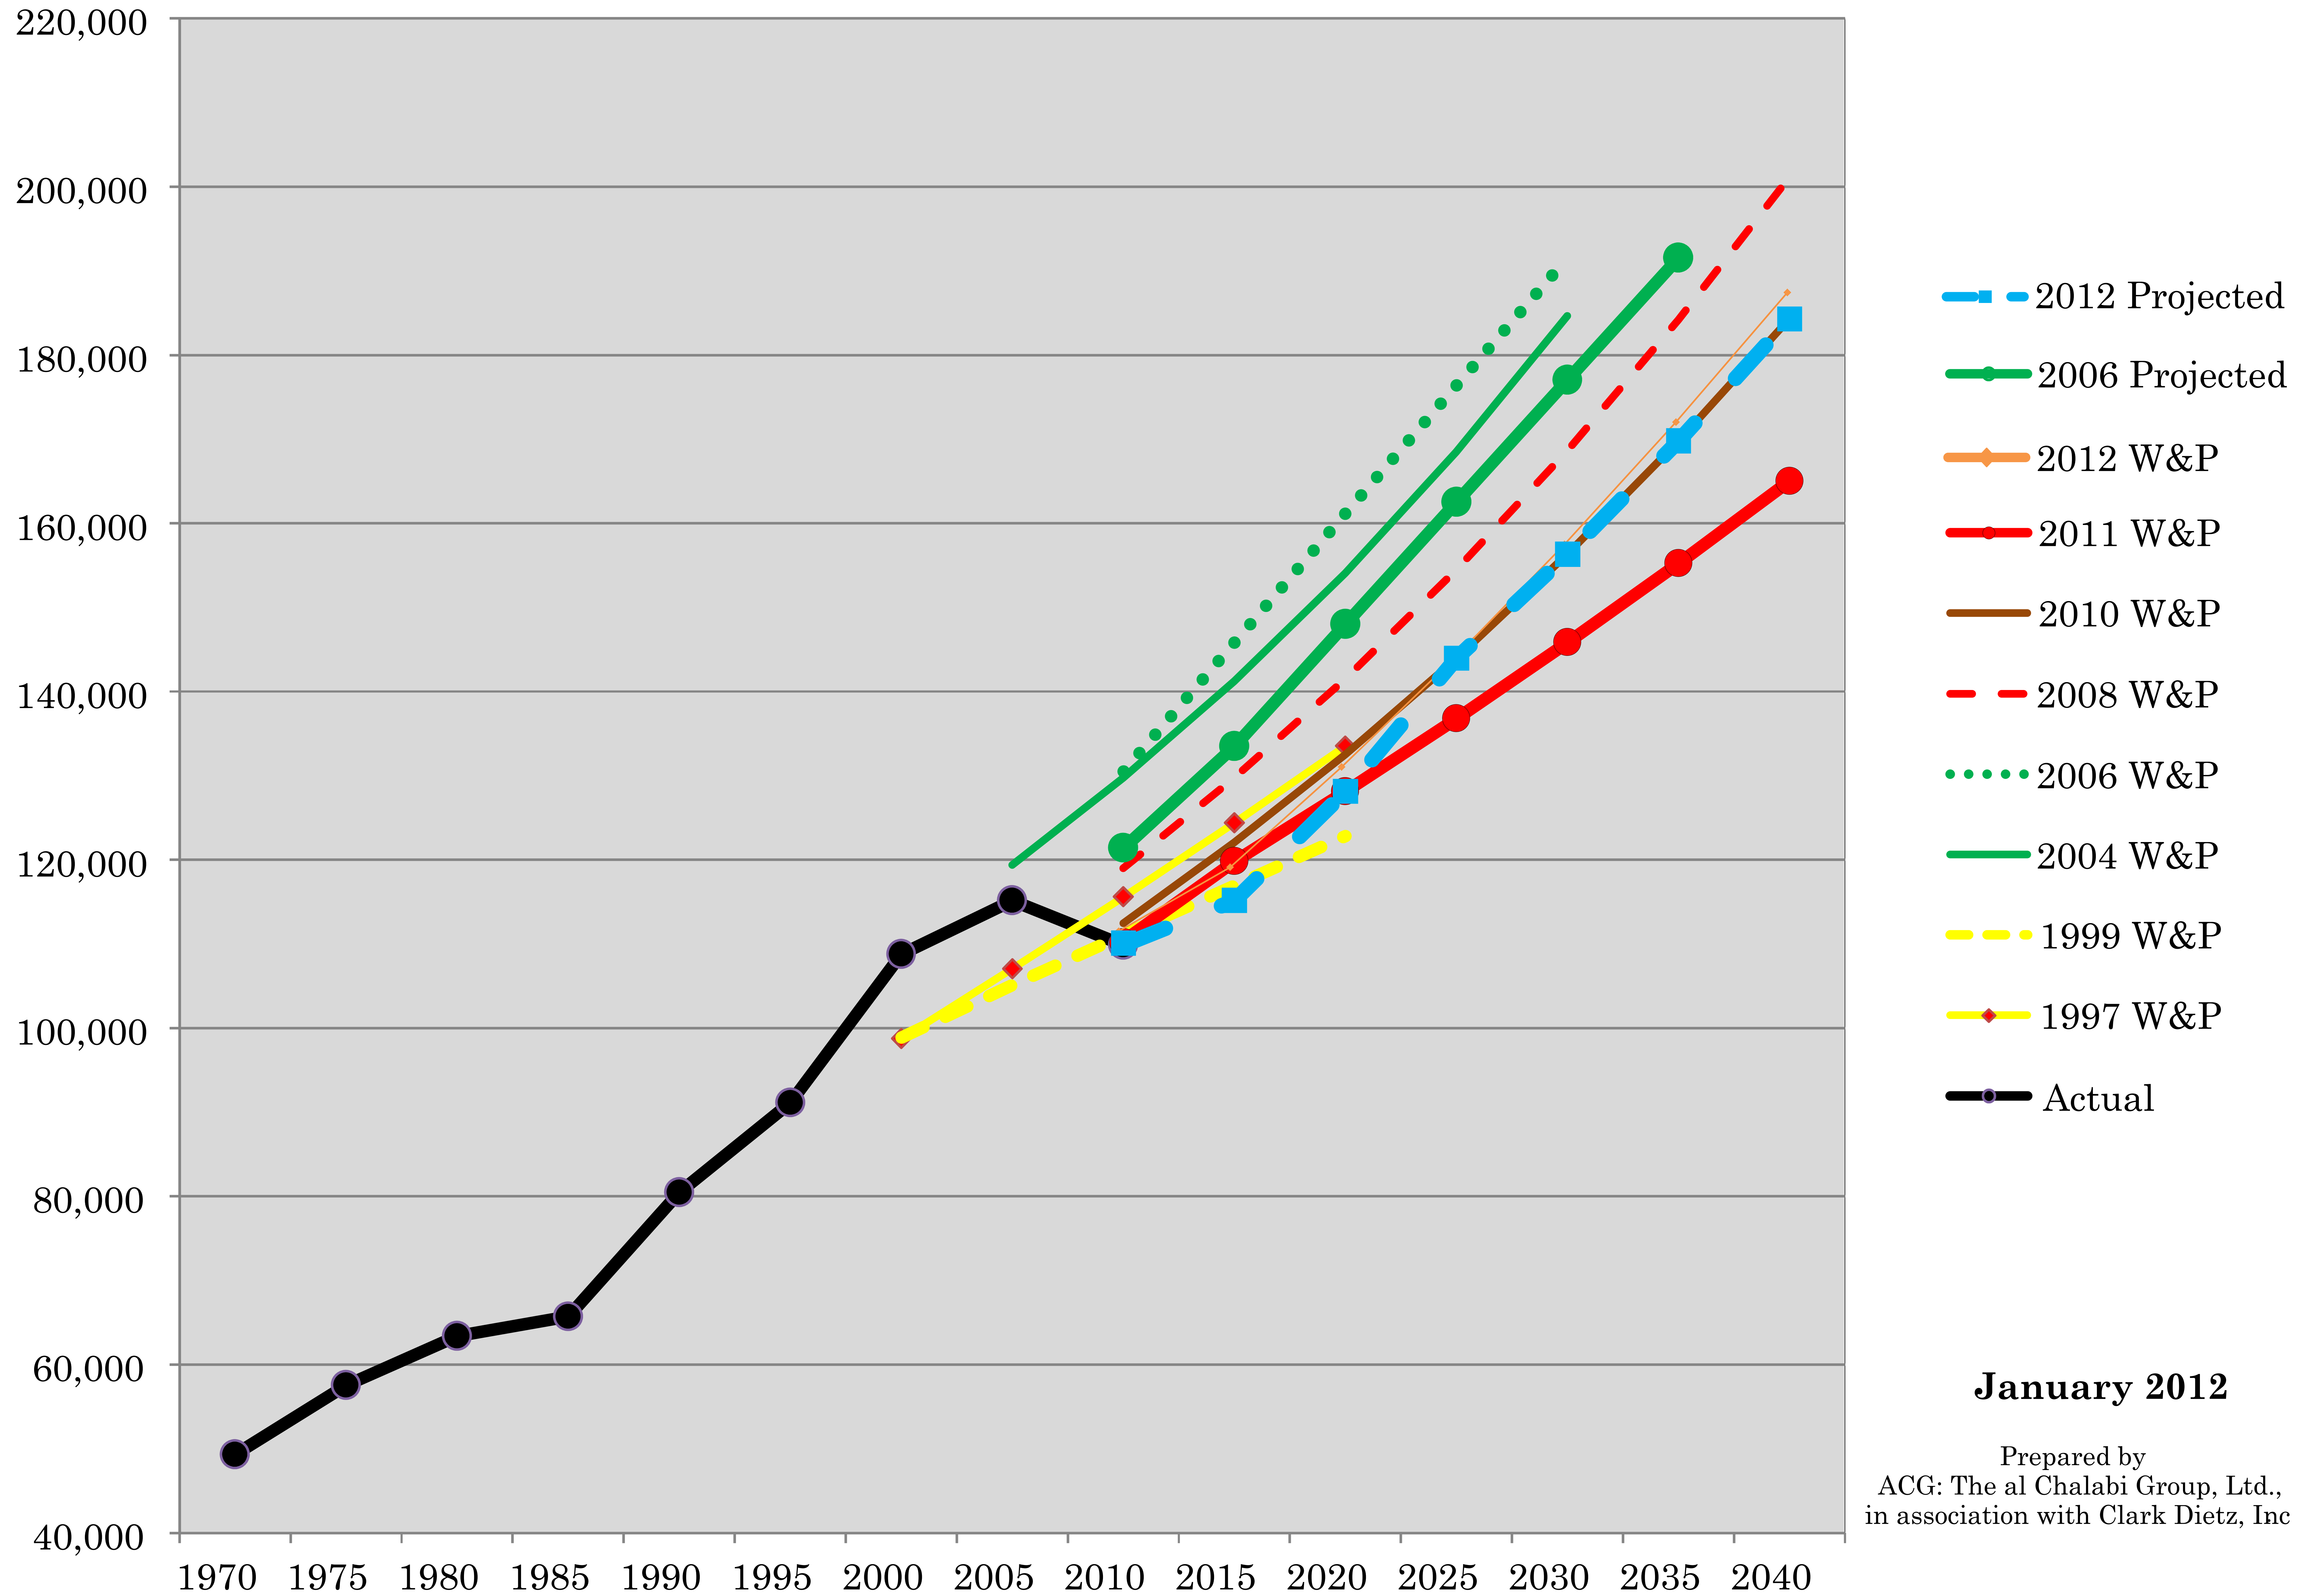

EMPLOYMENT TRENDS AND FORECASTS

January 2012

Prepared by
ACG: The al Chalabi Group, Ltd.,
in association with Clark Dietz, Inc